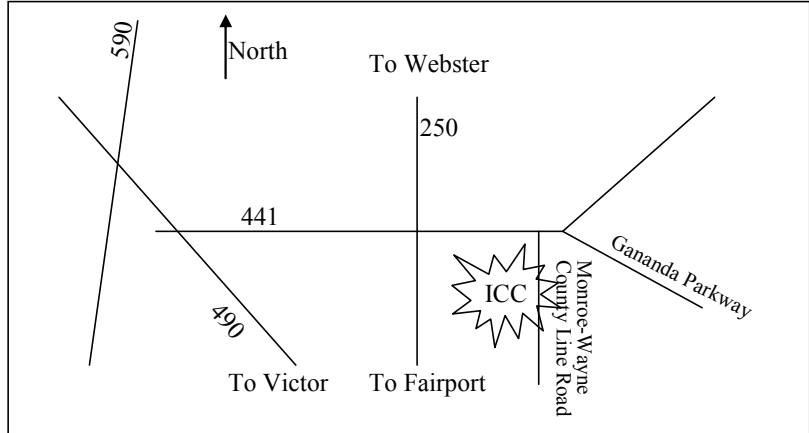

**Rochester India Community Center
2171 Monroe-Wayne County Line Road
Macedon, NY 14502**

- ♣ **Go East on Route 441 in Penfield past Route 250 (McDonalds on Corner)**
- ♣ **Turn Right at County Line Road (be alert—easy to miss! If you see Gananda Parkway or Farmview Drive, you went too far.)**
- ♣ **Turn Right into ICC Driveway**

Fees: $40 for Families, $20 for Individuals, $7 for Students, Or join the BAGR for a yearly membership of: $125 Family, $60 Individual, $40 Student Family, or $20 Student

LUNCH

- Luchi
- Alu Dum
- Sandesh